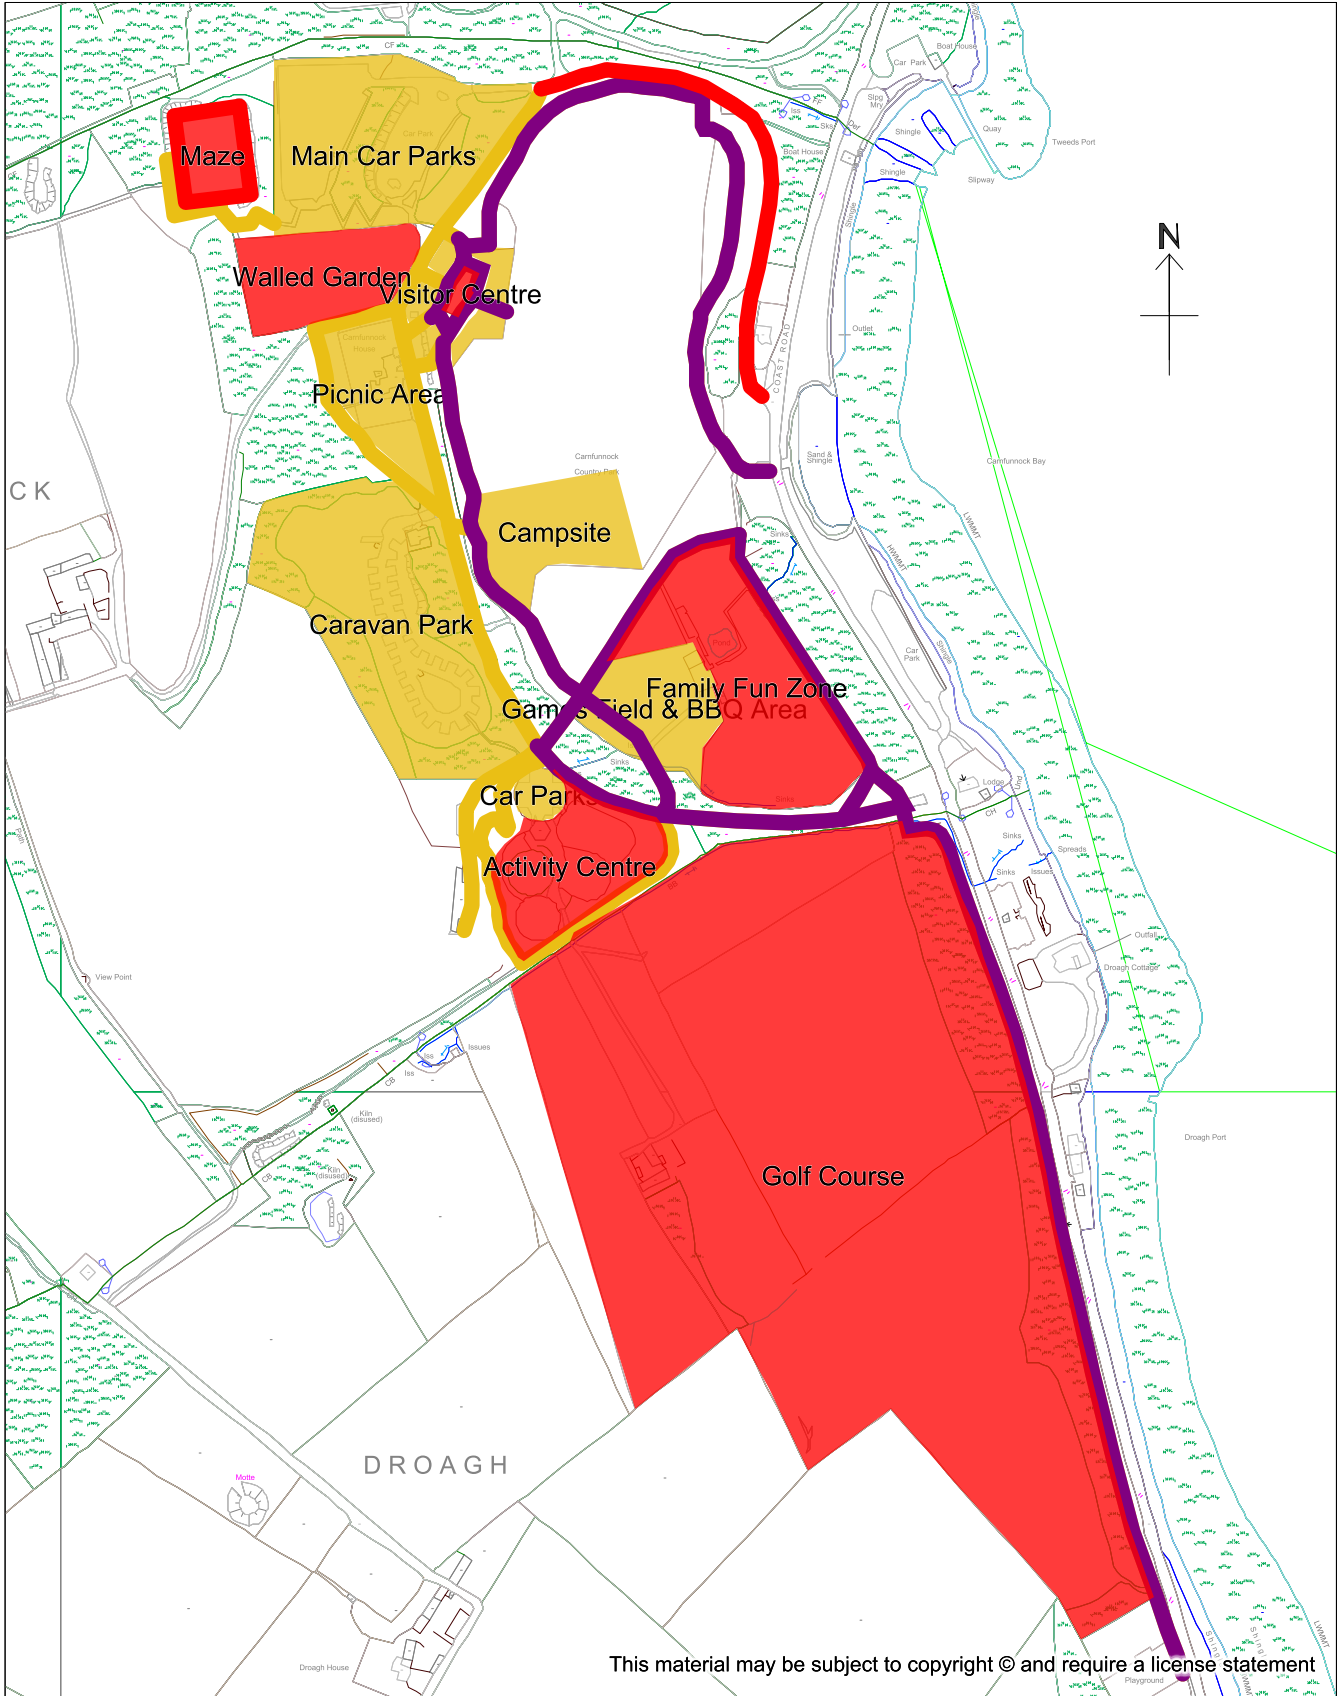

# Carnfunnock Dog Control Zoning

This material may be subject to copyright © and require a license statement

RED Areas - No Dogs  
PURPLE Areas - Dogs on Leads at Designated Times  
AMBER Areas - Dogs on Leads

Operator:	Sam Mills
Department:	MEA EnvDept
Drawing No:	2015.08.06
Date: 06/08/2015	Scale: 1:5000